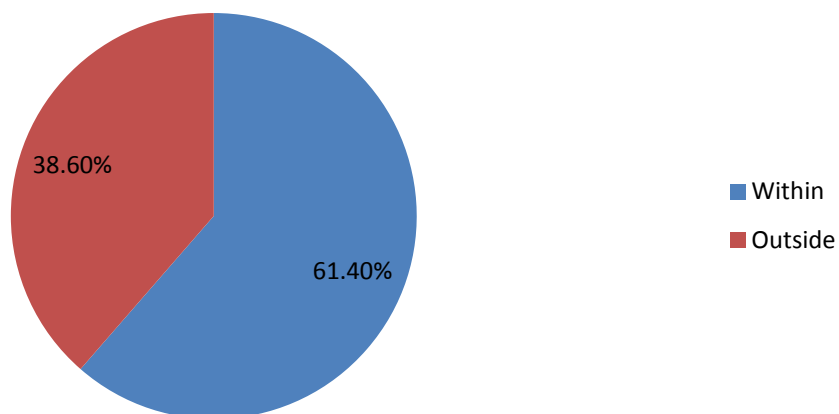

Key Statistics

Percentage of Seaford parish within and outside the South Downs National Park

Population by age in 2011

What residents told us in the Plan survey

■ Percentage of respondents considering the issue to be important or very important