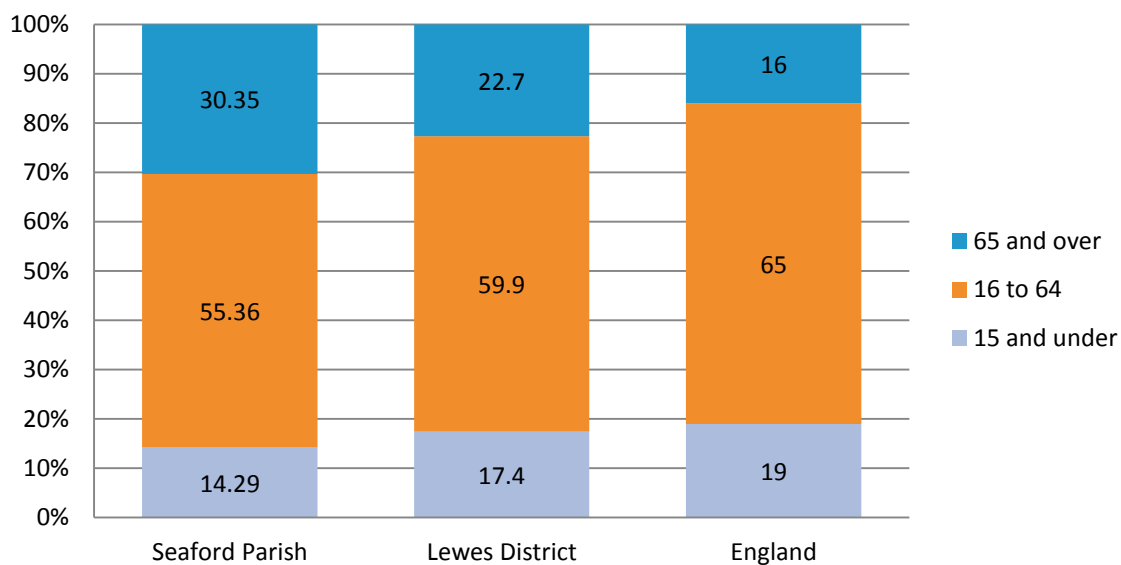

Key Statistics

Percentage of Seaford parish within and outside the South Downs National Park

Population by age in 2011

What residents told us in the Plan survey

■ Percentage of respondents considering the issue to be important or very important