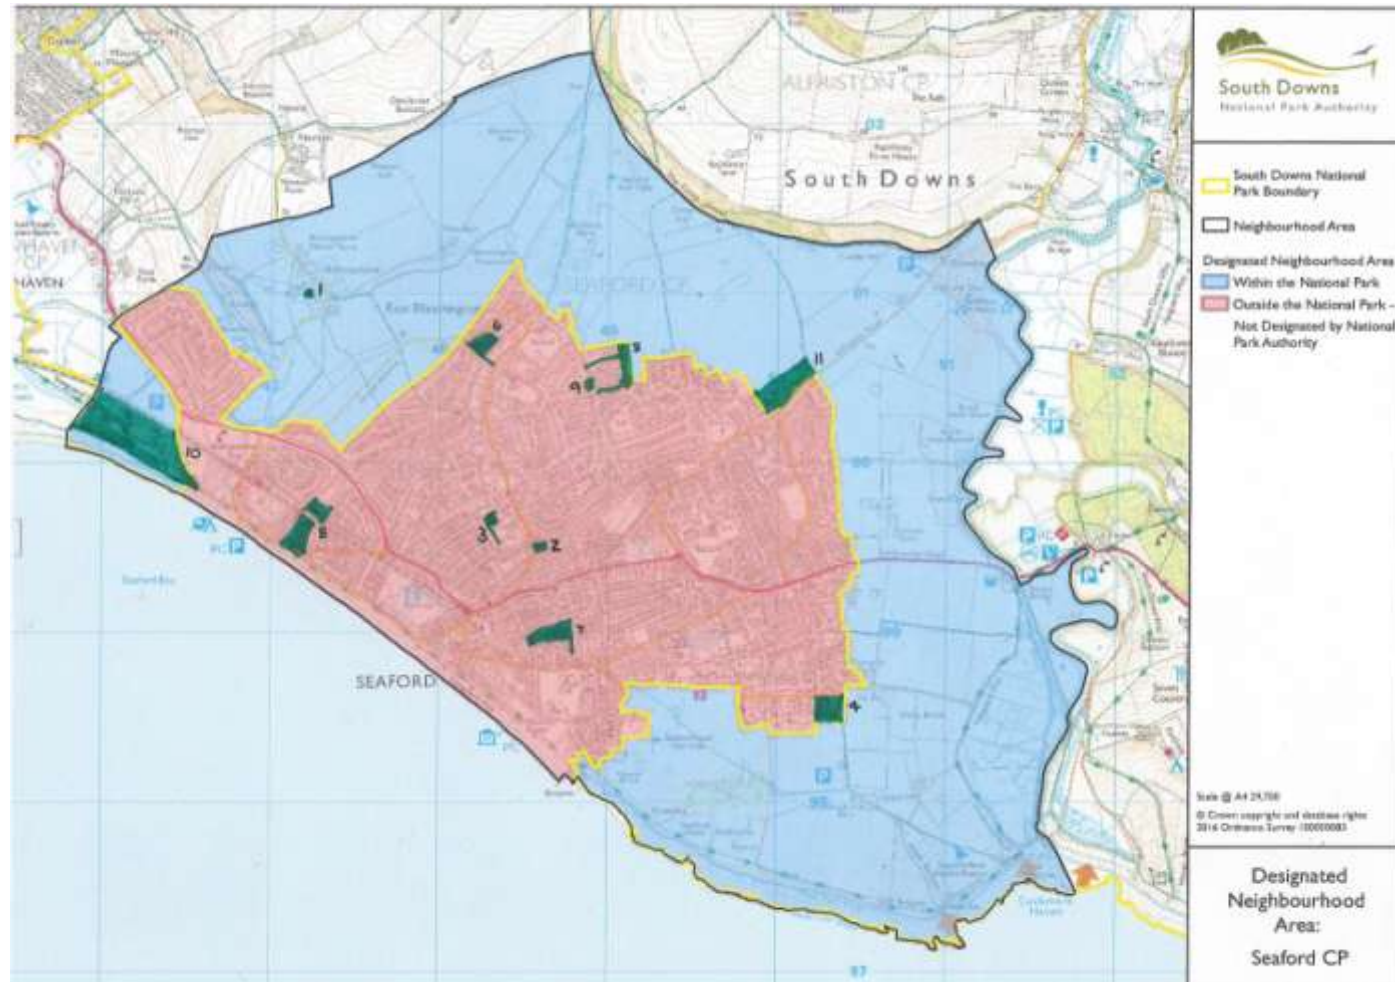

Annex A – Map of the 11 sites proposed for Local Green Space Designation

LOCAL GREEN SPACES - LOCATIONS

1. Bishopstone Village Green.
2. Blatchington Pond.
3. Foster Close Open Space.
4. Land N. of South Hill Barn.
5. Normansal Park/Chalvington Fields
6. Princess Drive and old Grand Avenue.
7. The Crouch.
8. The Old Brickfields & site adj. 47 Surrey Road.
9. The Ridings, Lexden Road.
10. Tidemills.
11. Land adj. Alfriston Road (4 sites)